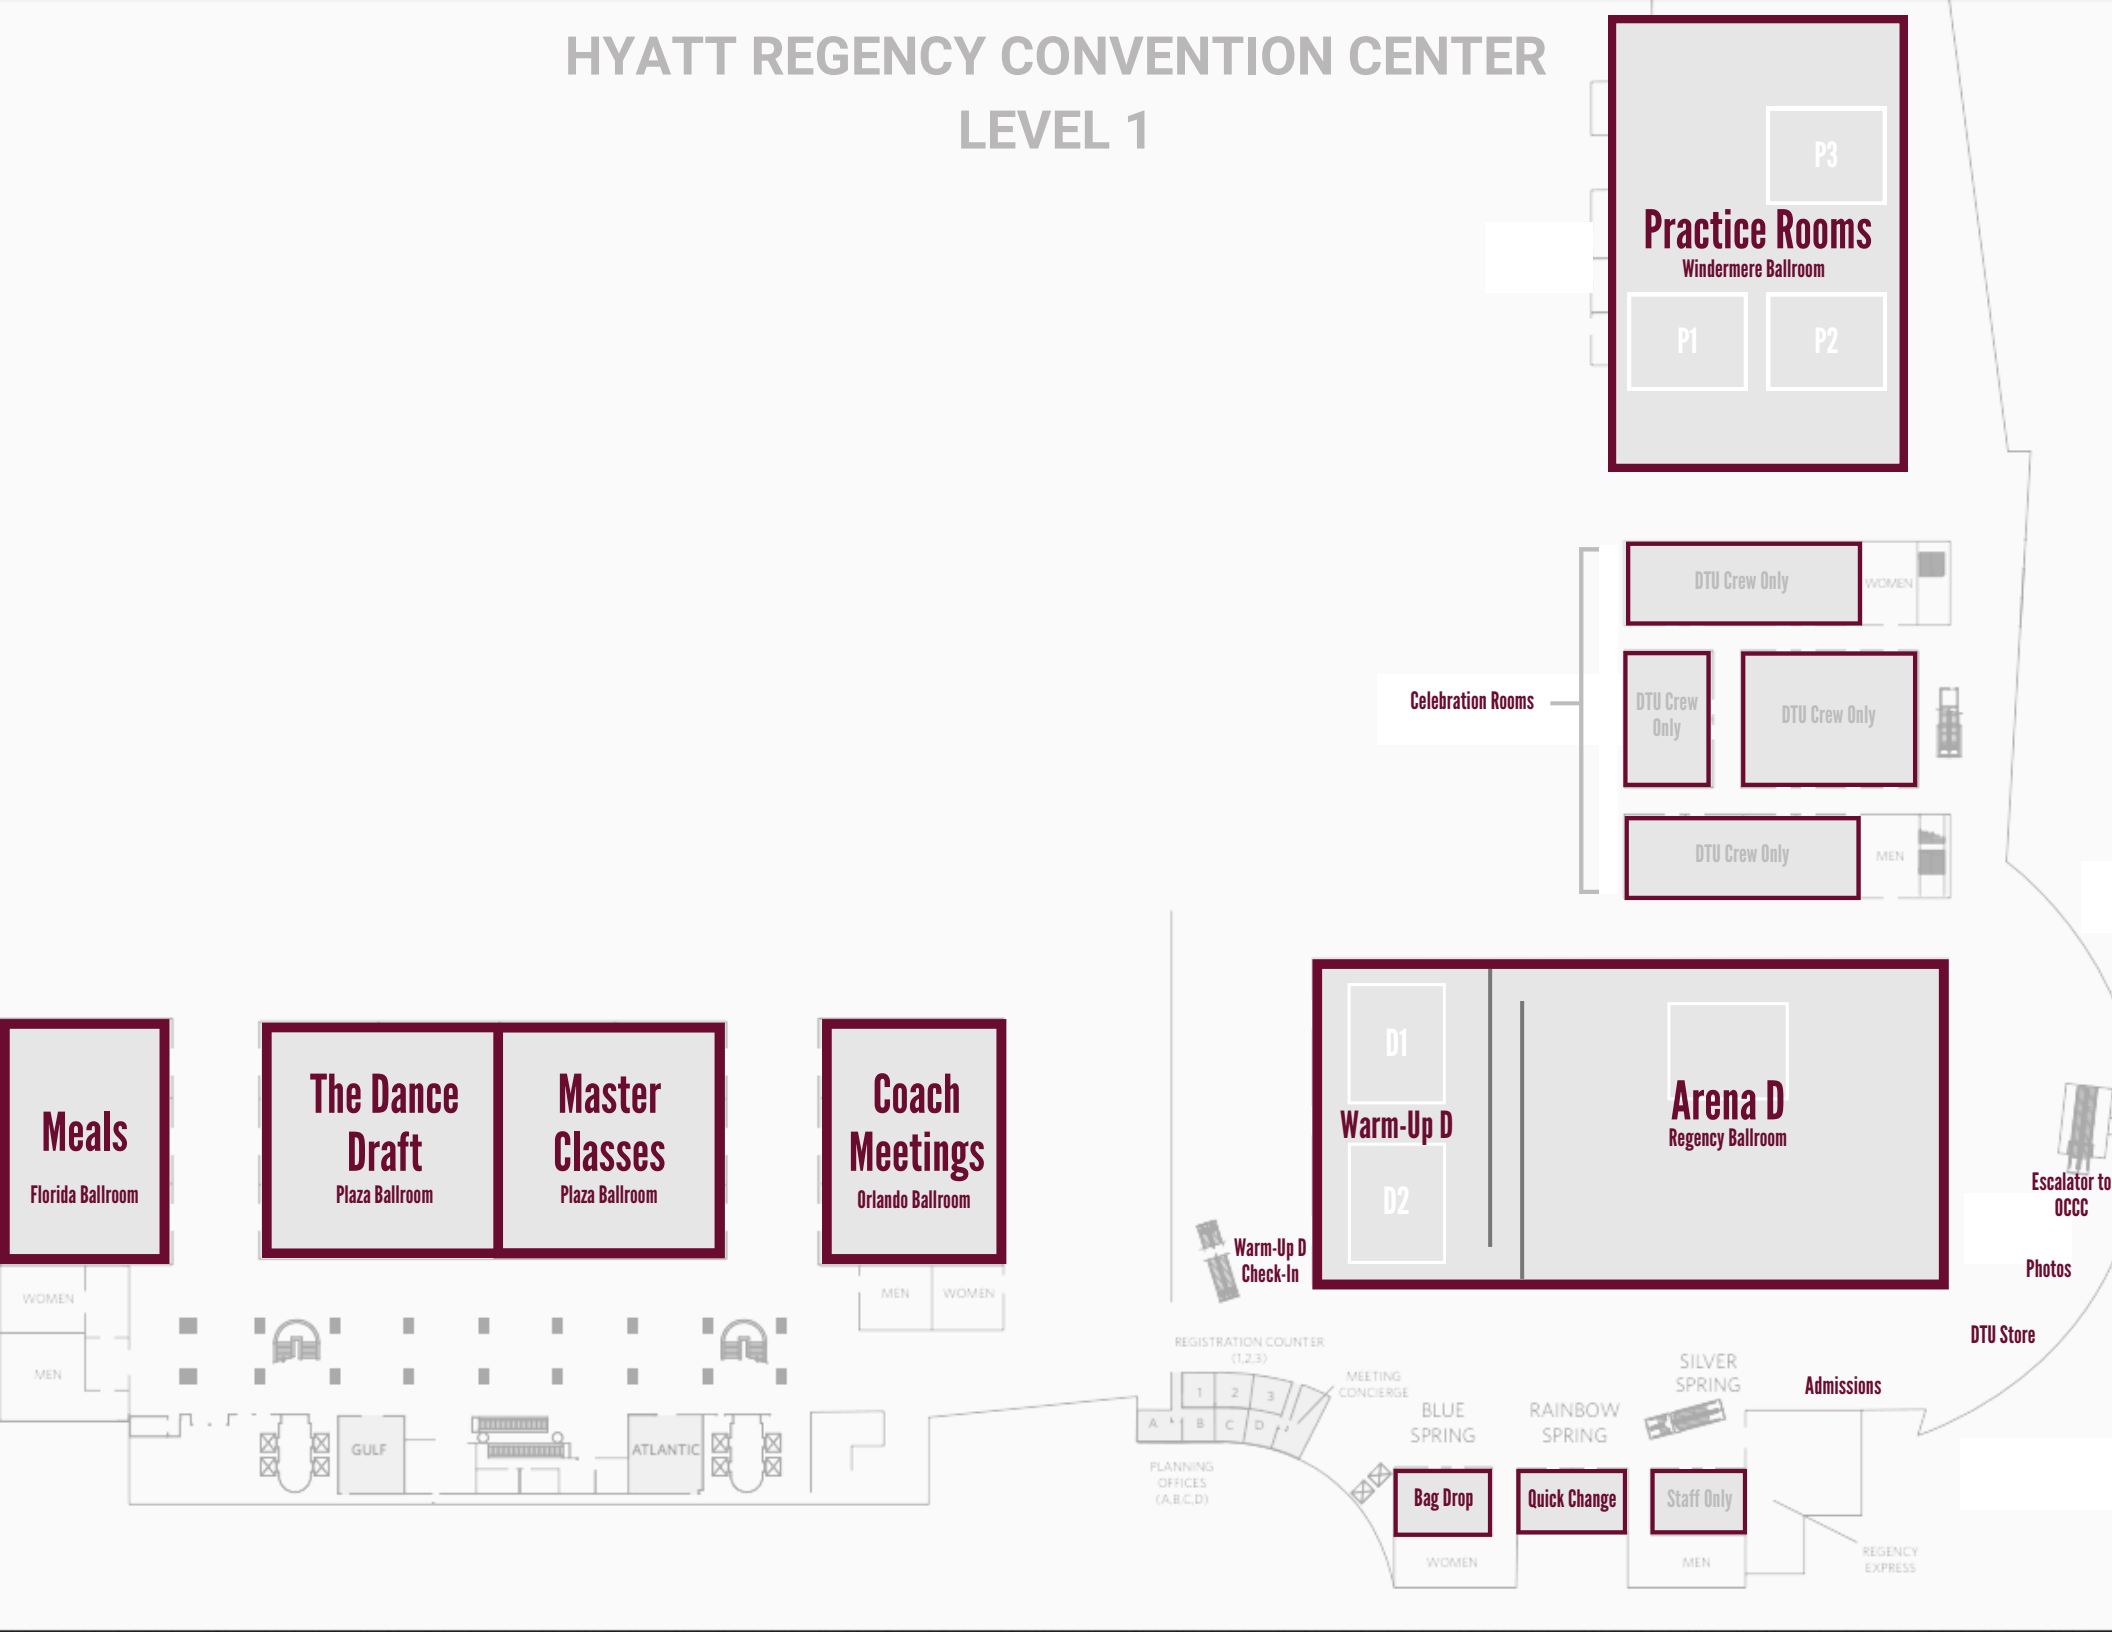

HYATT REGENCY CONVENTION CENTER LEVEL 1

Practice Rooms
Windermere Ballroom

P1 P2 P3

Celebration Rooms

DTU Crew Only WOMEN

DTU Crew Only

DTU Crew Only

DTU Crew Only MEN

Meals

Florida Ballroom

The Dance Draft

Plaza Ballroom

Master Classes

Plaza Ballroom

Coach Meetings

Orlando Ballroom

Warm-Up D

D1 D2

Arena D

Regency Ballroom

Warm-Up D Check-In

REGISTRATION COUNTER (1,2,3)

MEETING CONCERGE

PLANNING OFFICES (A,B,C,D)

Photos

DTU Store

SILVER SPRING

BLUE SPRING

RAINBOW SPRING

REGENCY EXPRESS